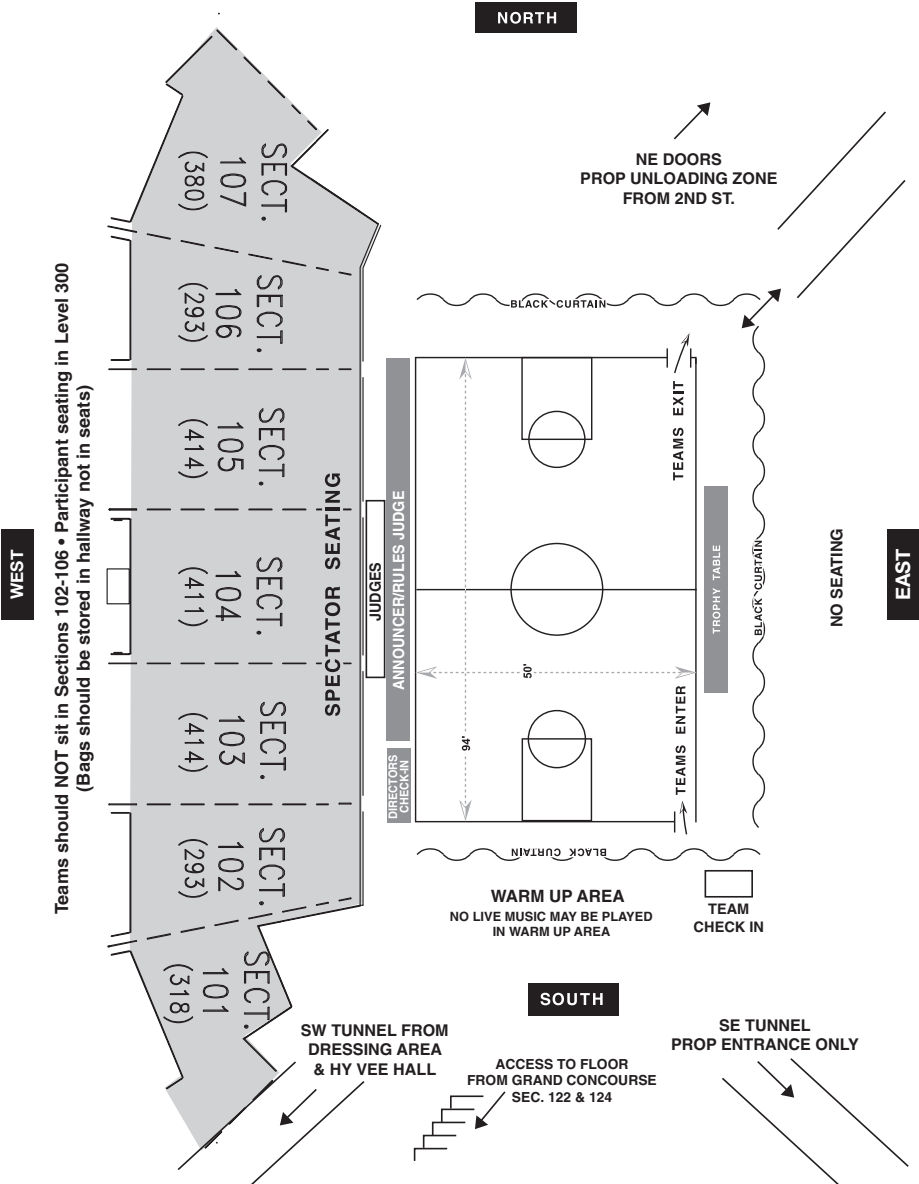

WELLS FARGO ARENA PERFORMANCE AREA #1